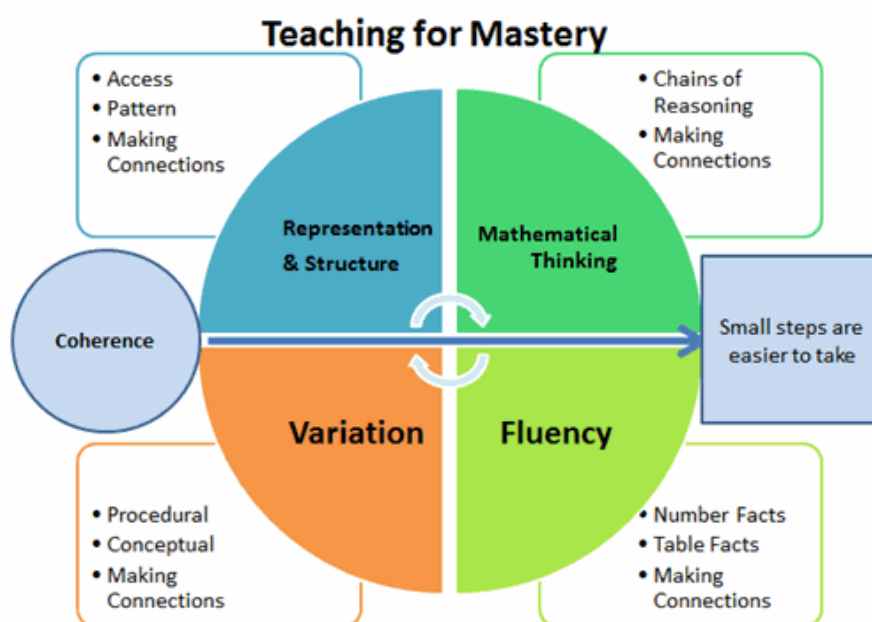

About the Maths Hub

The SHaW Maths Hub (Salop, Herefordshire and Wolverhampton Maths Hub), led by the Salop Teaching Alliance, with The Priory School, Shrewsbury as the lead school. SHaW Maths Hub is one of a network of 40 Maths Hubs in England, working together within the Maths Hubs Programme, which began in 2014. The programme is funded by the Department for Education (DfE) and coordinated by the National Centre for Excellence in the Teaching of Mathematics (NCETM). You can find out more about the programme at mathshubs.co.uk. The geographical areas covered are Shropshire, Telford, Herefordshire and Wolverhampton. We recommend that Maths Subject Leaders check the [work groups page](#) which can be followed on Twitter [@SHaWMathsHub](#) to keep up to date. Register [here](#) to receive fortnightly updates and communication about funded opportunities.

What the Maths Hub offers

SHaW Maths Hub supports teachers and schools from Early Years, Primary and Secondary through to Post-16. Working in partnership with [NCETM](#) and other [Maths Hubs](#), with local specialists leading funded professional development opportunities. Work Groups are hosted throughout the Hub region to provide localised support for all, utilising strong collaborative links with strategic partners.

Teaching for Mastery

For more information follow the link: <http://www.shawmathshub.co.uk/>